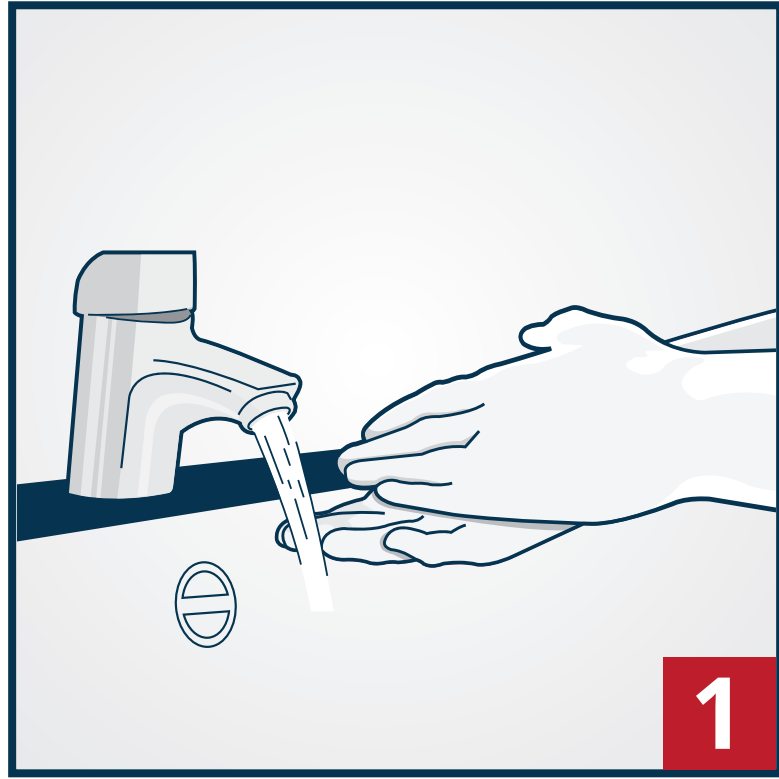

Cleanroom Gowning Procedure

(Non-sterile)

1. Wash Hands Thoroughly
2. Take a Few Steps Over a Tacky Mat
3. Don Disposable Booties (*Shoe Covers*)
4. Put on Donning Gloves
5. Apply Bouffant (*beard covers for users with facial hair*)
You can enter the gowning area.
6. Don Hood, Hood should completely cover your Bouffant.

7. Apply Face Mask.
8. Don Coverall
9. Don Cleanroom Booties
10. Don Goggles or Shield
11. Put on Cleanroom Gloves
12. Walk Over Tacky Mat.
Now, you can enter the cleanroom.