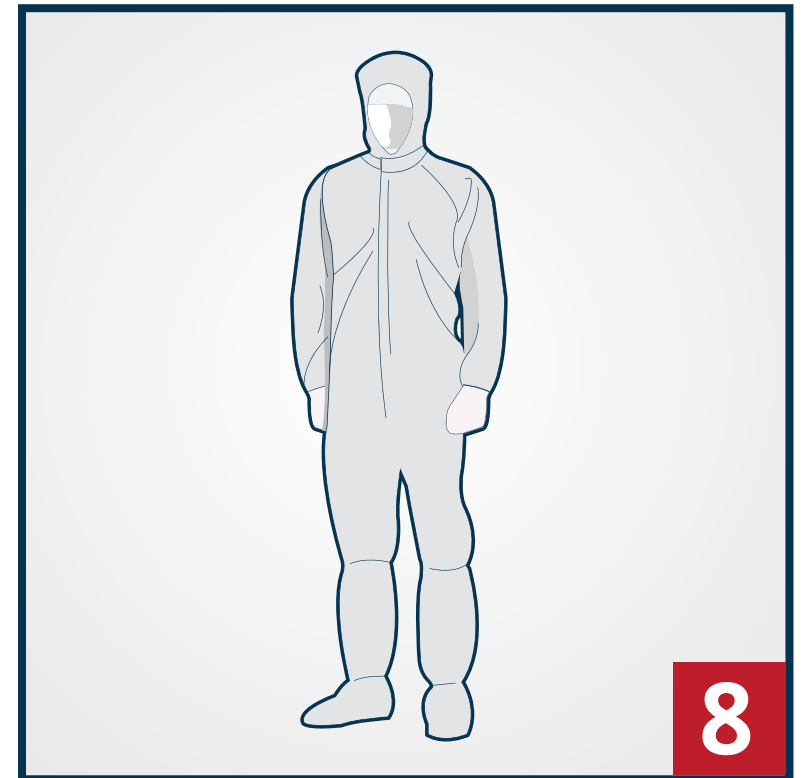

Cleanroom Gowning Procedure

(Non-sterile)

1. Wash Hands Thoroughly
2. Take a Few Steps Over a Tacky Mat
3. Don Disposable Booties (*Shoe Covers*)
4. Put on Donning Gloves
5. Apply Bouffant (*beard covers for users with facial hair*)
You can enter the gowning area.
6. Don Hood, Hood should completely cover your Bouffant.